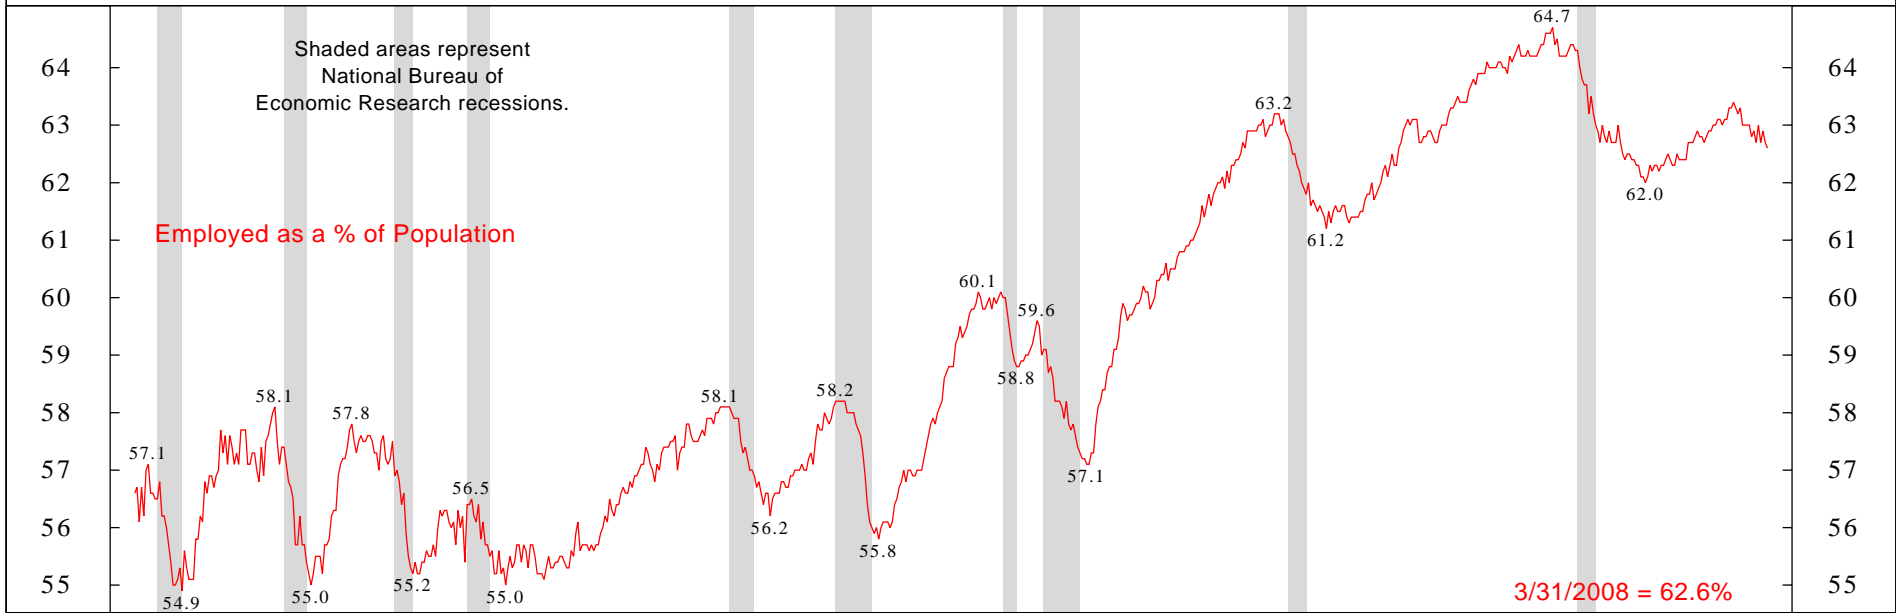

Labor Force Participation Rate

Monthly Data 1/31/1948 - 3/31/2008

(E105) **Employment-Population Ratio**